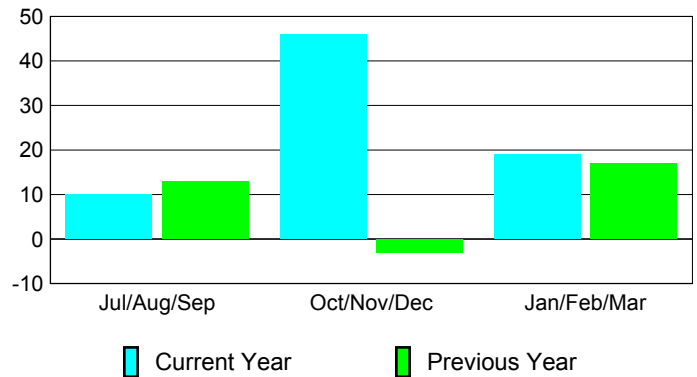

Comparison of Membership Gain/Loss

Current Year Compared to the Previous Year