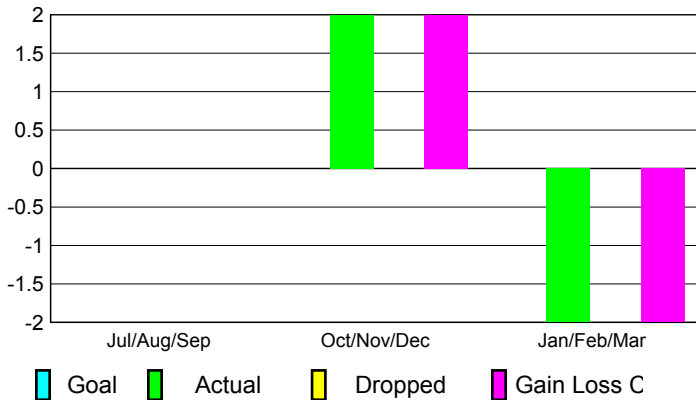

2008-2009 GMT Quarterly Report for District (or Undistricted) **District 111WL**

GMT: **Gerd Anselmann**

Location: **GERMANY**

GMT CA: **4**

CLUBS

Club Results 2008-2009

Clubs 2007-2008

Month	New Club Goal	Actual New Clubs	Actual Dropped Clubs	Gain/Loss of Clubs	Gain/Loss of Clubs
Jul/Aug/Sep	0	0	0	0	0
Oct/Nov/Dec	0	2	0	2	0
Jan/Feb/Mar	0	-2	0	-2	1
Totals	0	0	0	0	1

Club Results 2008-2009

Goal, New, Dropped, Gain/Loss