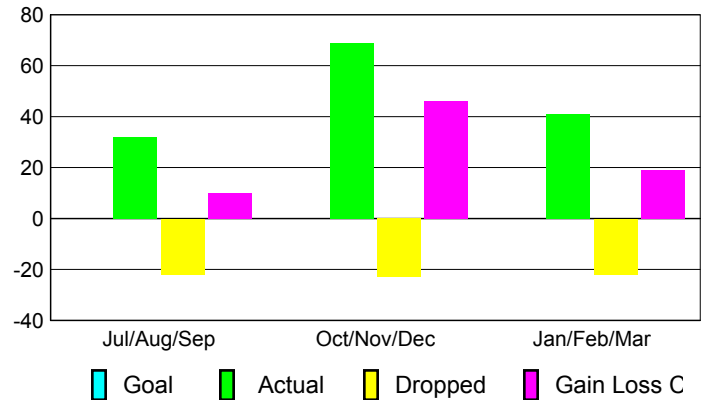

Membership Results 2008-2009

Goal, New, Dropped, Gain/Loss